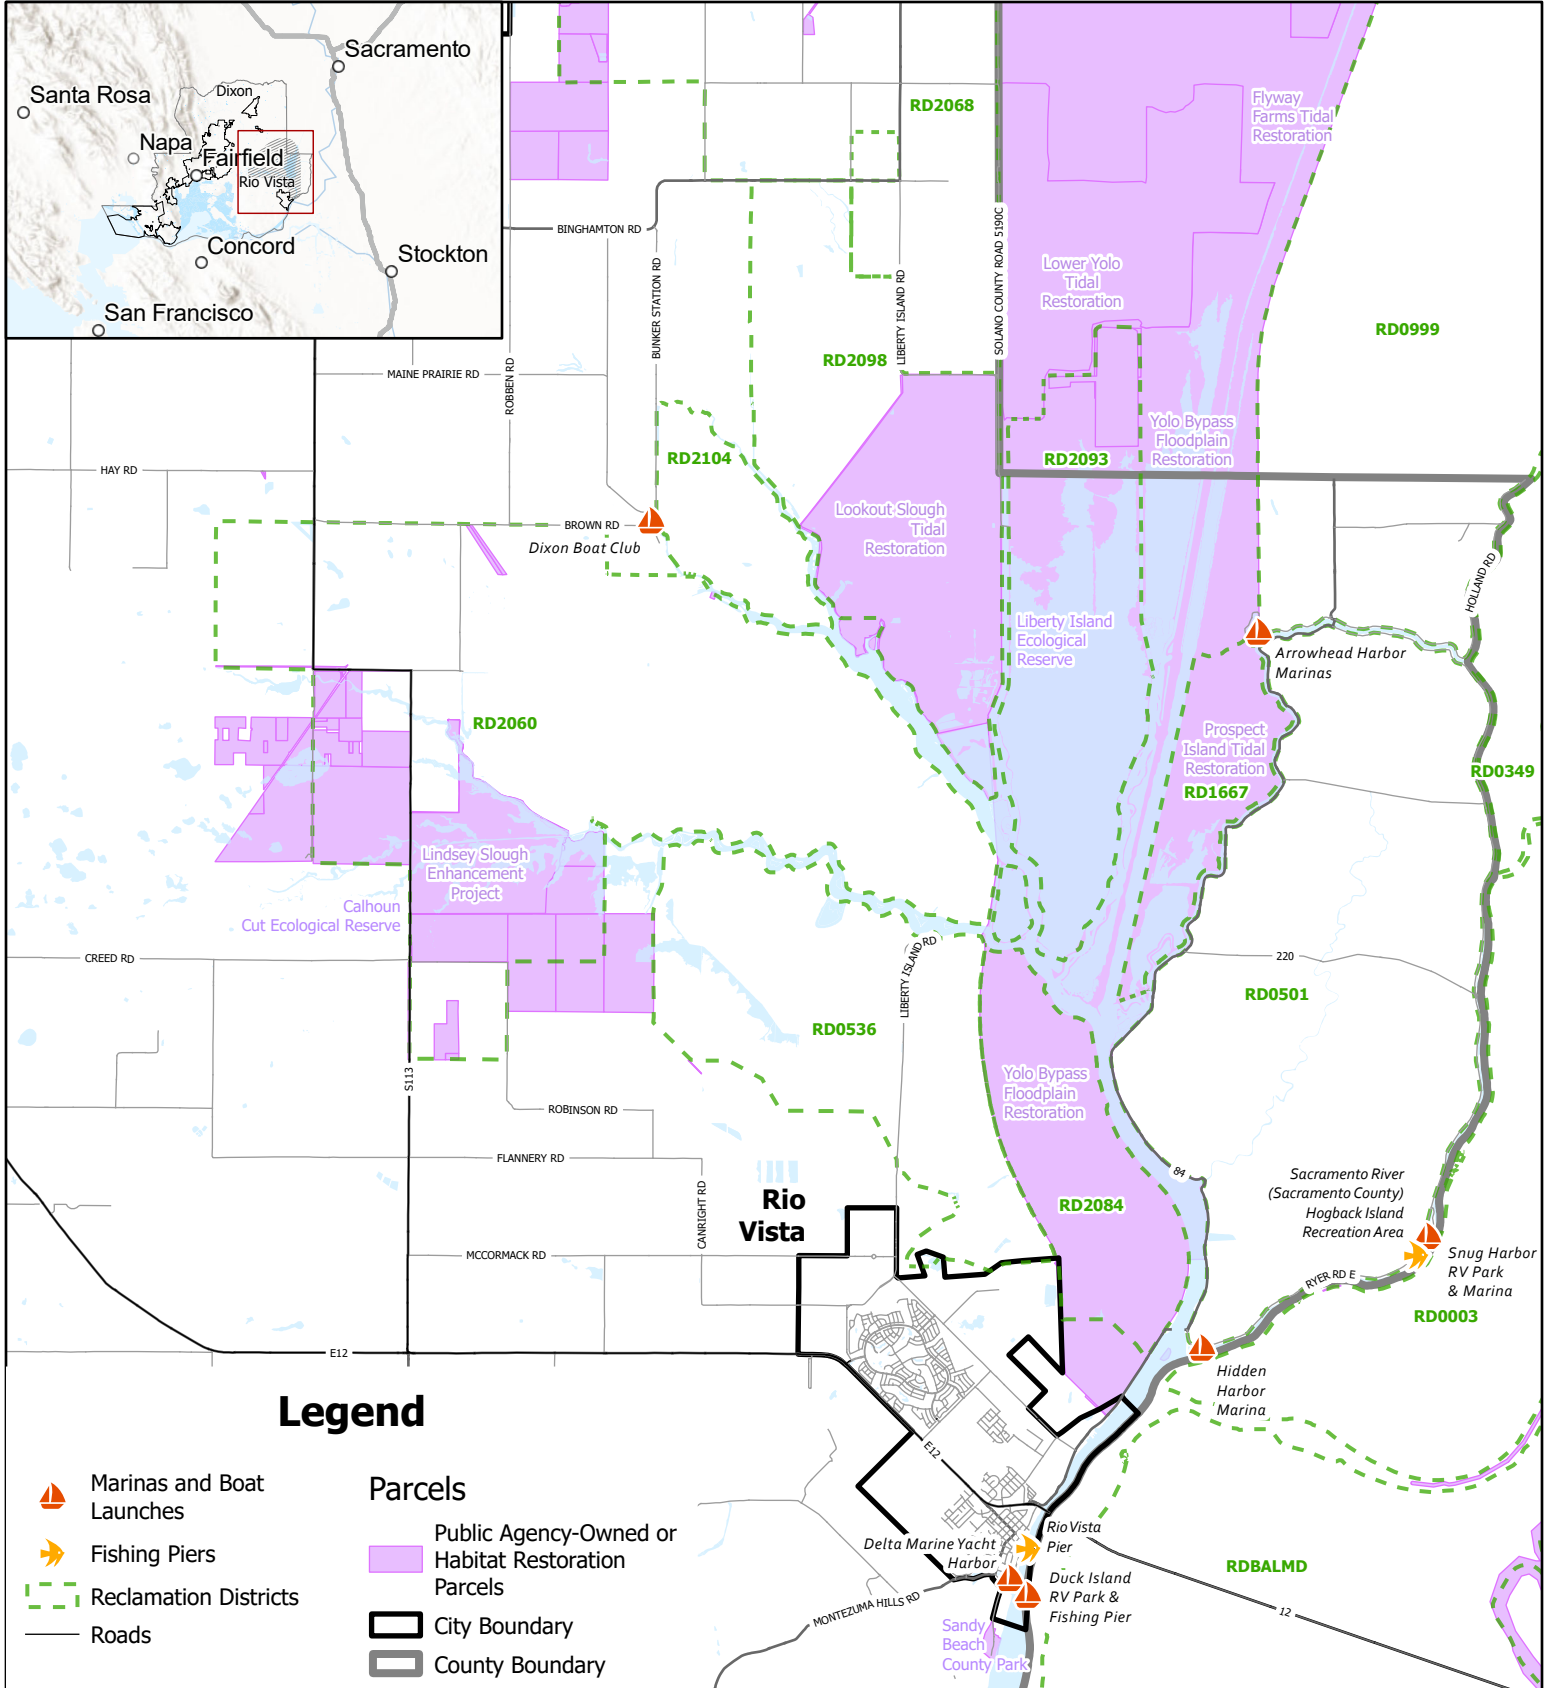

Public Parcels in the Cache Slough Region

Legend

- Marinas and Boat Launches
- Fishing Piers
- Reclamation Districts
- Roads
- **Parcels**
- Public Agency-Owned or Habitat Restoration Parcels
- City Boundary
- County Boundary