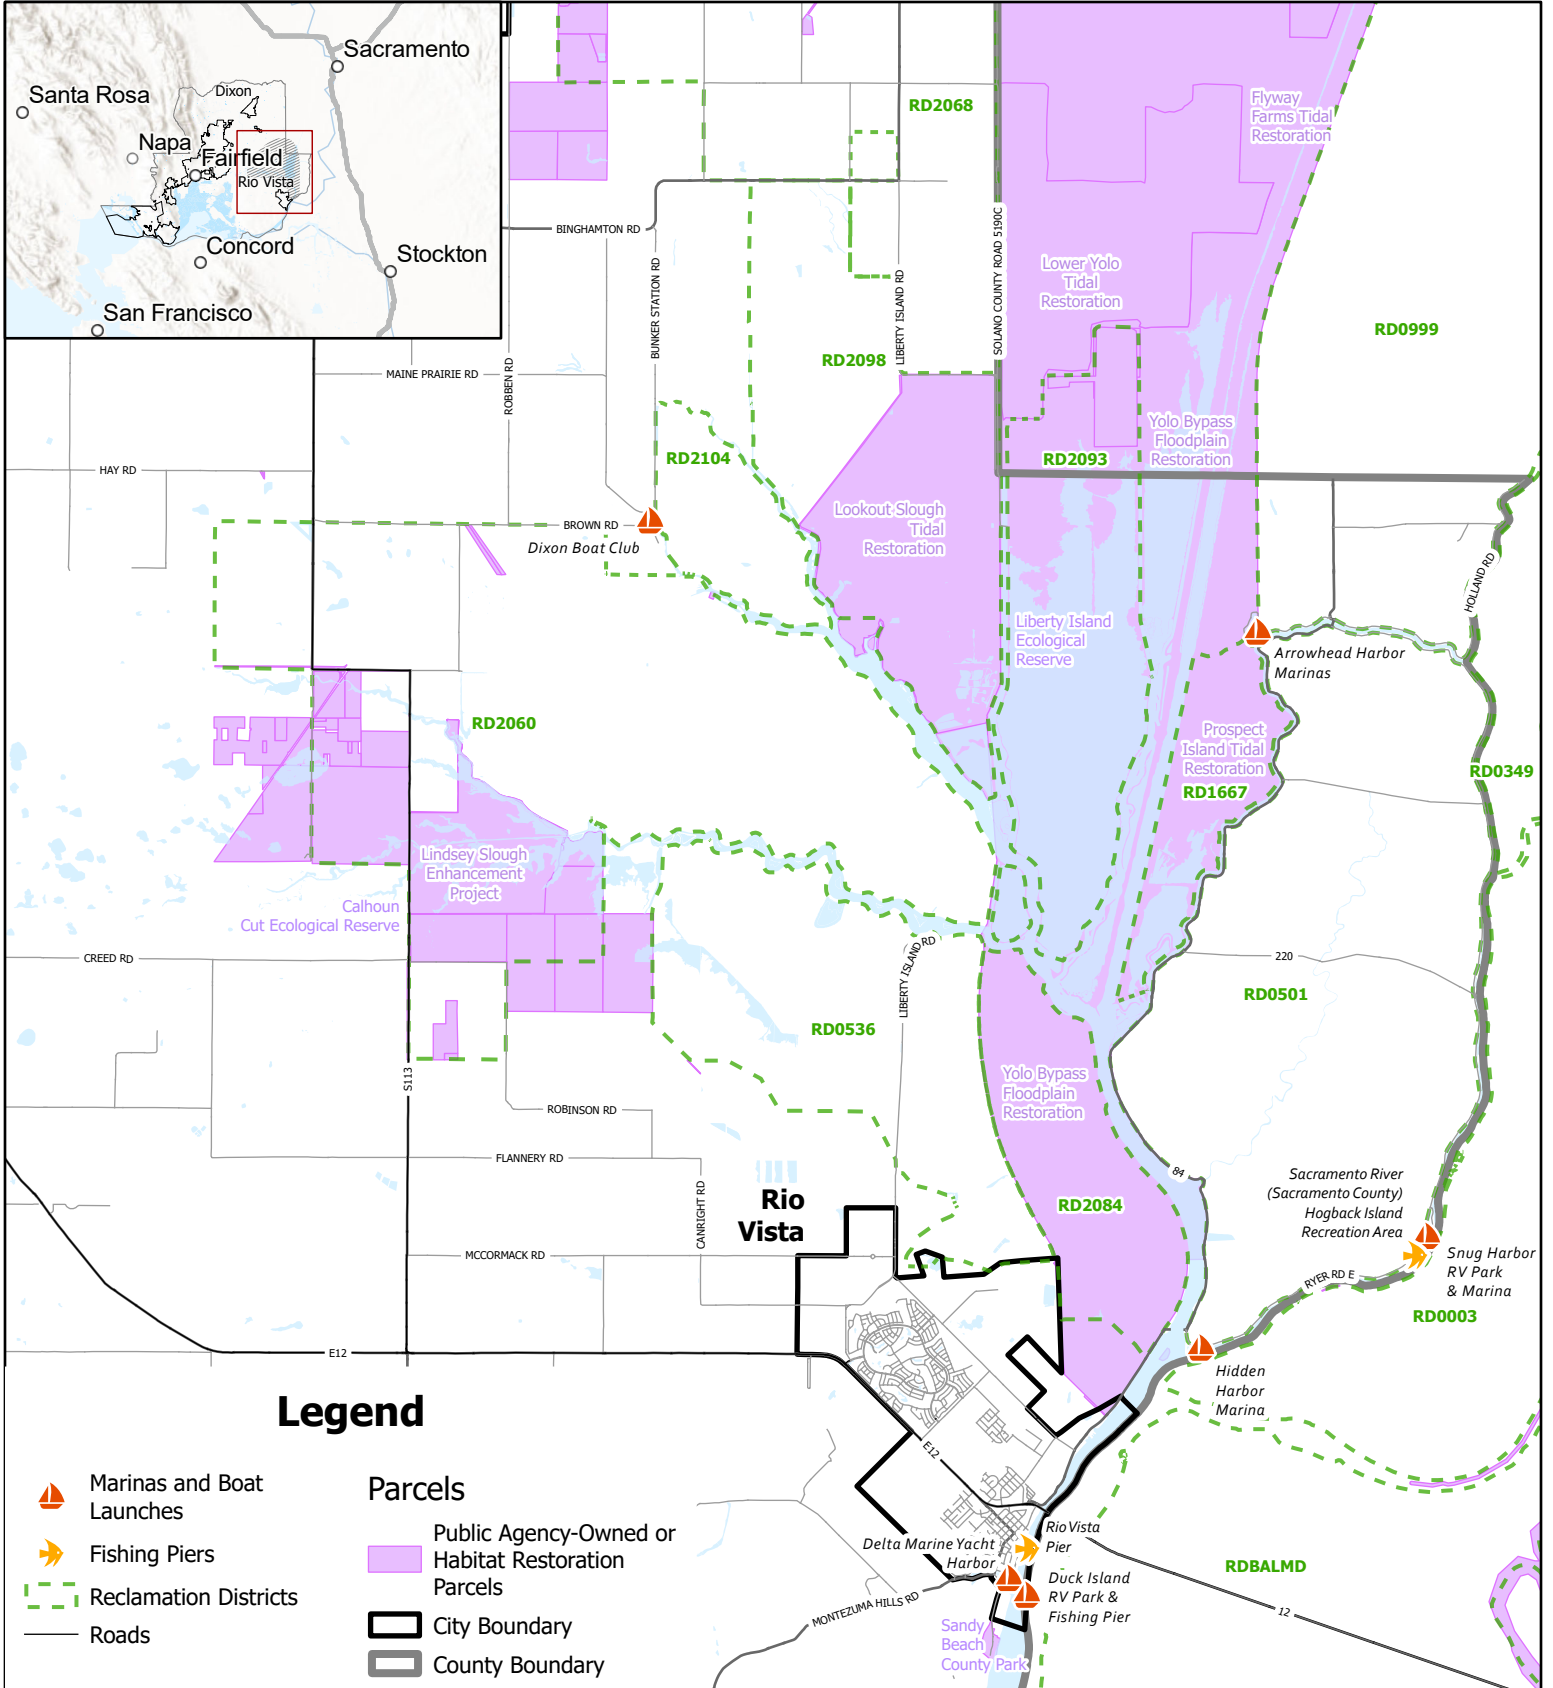

Cache Slough Public Access Recreation Action Planning Area

Legend

- Marinas and Boat Launches
- Fishing Piers
- Reclamation Districts
- Roads
- Parcels
- Public Agency-Owned or Habitat Restoration Parcels
- City Boundary
- County Boundary