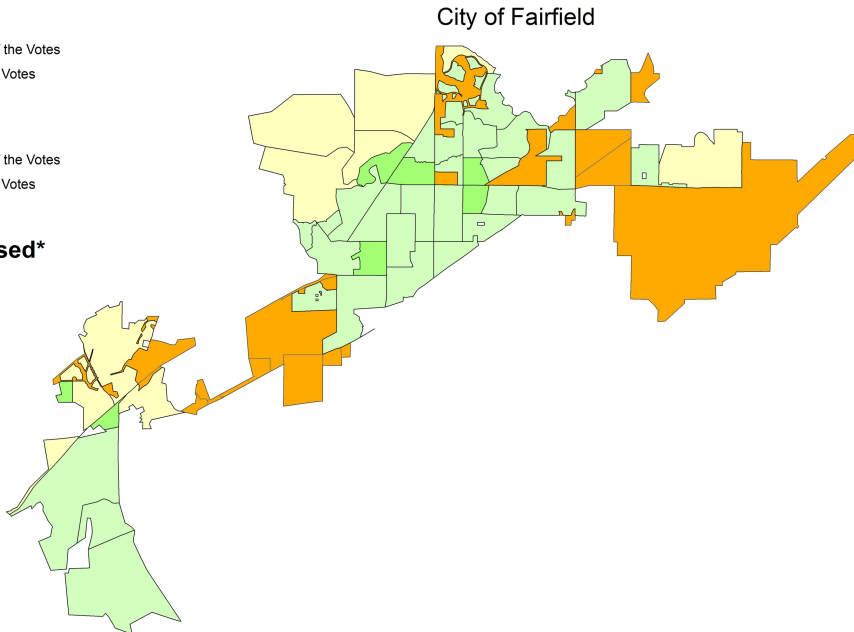

Solano County, California

MEASURE R (Rockville Park Improvements) 2007 Election Results

MEASURE R (Rockville Park Improvements) Failed

Measure Passed Yes or No by Consolidated Precincts

YES

- Less than 61% of the Votes
- 61 to 70 % of the Votes

NO

- Less than 61% of the Votes
- 61 to 70 % of the Votes

Undisclosed*

*To protect voter privacy, election results in precinct groups having a low number of voters are undisclosed.